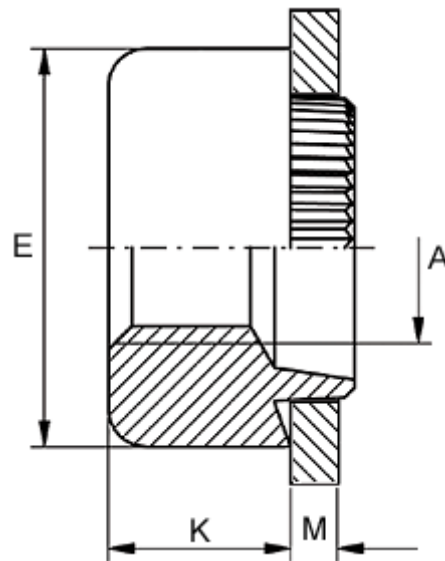

Article number: 12717000160110

Description: KLEE-coil 717 000 160.110  
M16 Unhardened, zinc-pl. & chr. blue

## Measures

---

Female thread A	= M16
Height K	= 10.0
Outer diameter E	= 25.0
Plate thickness	= 4.7 to 4.9
Recommended bore diameter for extreme load	= 19.0
Recommended bore diameter for normal use	= 20.0